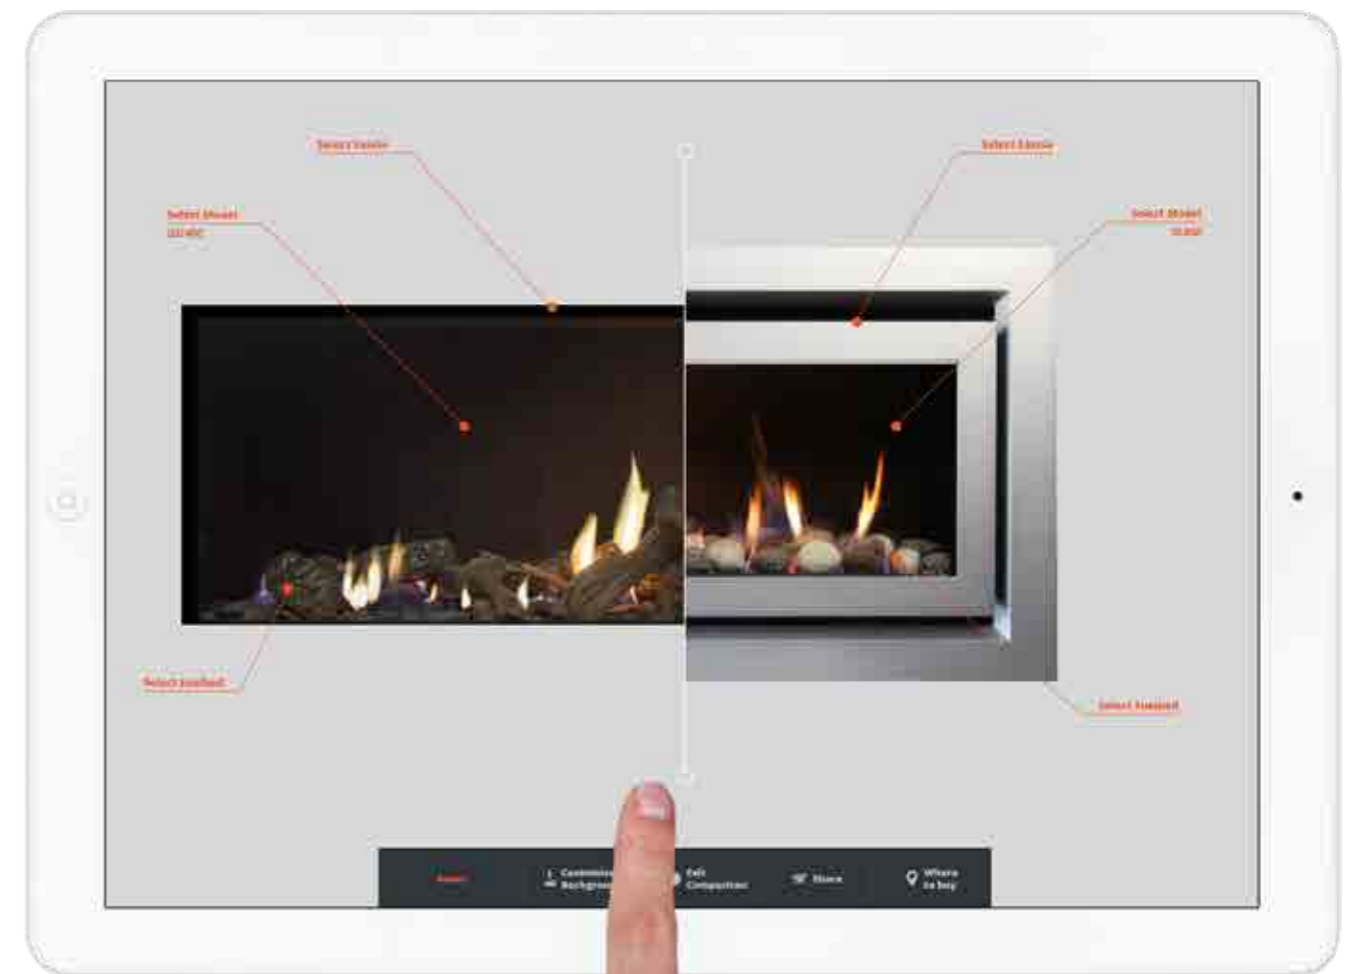

Design your fireplace

Undecided on which fascia or fuel bed suits your home?

Escea's Design Your Fire online tool lets you try on and compare the different fireplace, fascia, fuel bed and wall combinations.

escea.com/designyourfire